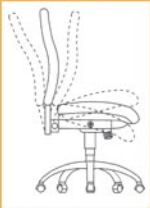

Bad Back Chairs

Activ Square

Providing an innovative posture solution for the small to medium user. Distinctive support curvature combined with multi adjustment operation encourages correct posture.

QT3 3-Lever

Independent

OPTIONS:

Arms

Suffix - /ADJ
Height Adjustable Arms

Suffix - /ADJ3

Height / Depth Adjustable Arms

Suffix - /AF

Foldaway / Height Adjustable Arms

Features

Seat Slide
Suffix - /SL

Inflatable Lumbar
Suffix - /IL

Polished Base
Suffix - /PB

- Contemporary tapered backrest, height adjustable with a positive leverless ratchet action.
- Ergonomically sized double curved waterfall seat.
- Independent seat and back angle adjustment with tilt, adjustable to bodyweight for maximum adjustability and comfort.
- Seat slide adjustment of 50mm, easily controlled from the seated position with a simple lift-up operation.
- Optional inflatable lumbar panel will target specific areas for increased back support.
- Coordinating chrome base option for heavier usage and furniture compatibility.
- All chairs are designed to conform to relevant British standards and the current EEC VDU Directives.