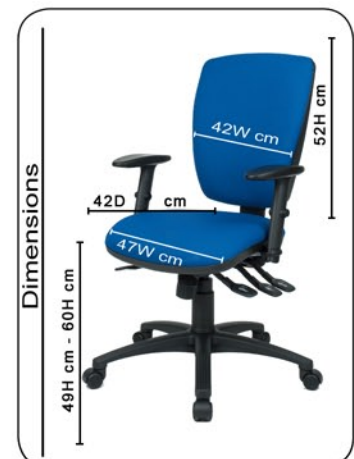

Bad Back Chairs

Bad Back Chairs Ltd, Sycamore Barn, Angram, York, YO23 3PA
Telephone: 01904 738788 Fax: 01904 738618
Web: www.badbackchairs.co.uk email: info@badbackchairs.co.uk